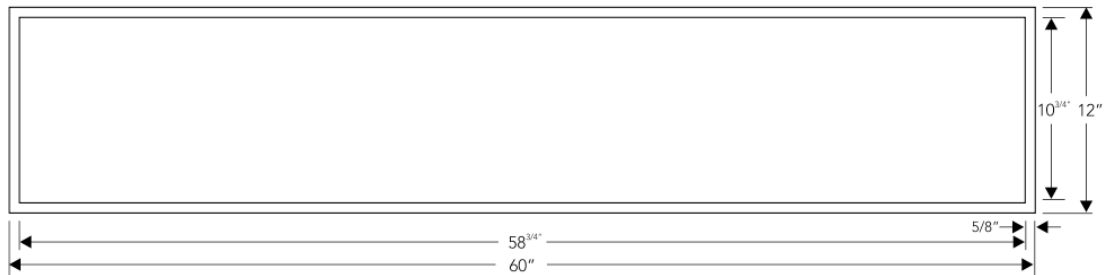

Model	Profile	Size (Inner)	Size (Outer)	Rim	Depth
Y-15	Flushmount	58 <sup>3/4</sup> x 10 <sup>3/4</sup> inches 1494 x 275 mm	60 x 12 inches 1524 x 305 mm	5/8 inches 15 mm	3 <sup>3/4</sup> inches 97 mm

Product as shown in polished finish

Y-15P

Dimension in inches

**Installation Notes**

Cut out size : 59 x 11 inches

NOTE: Dimensions subject to change without notice.